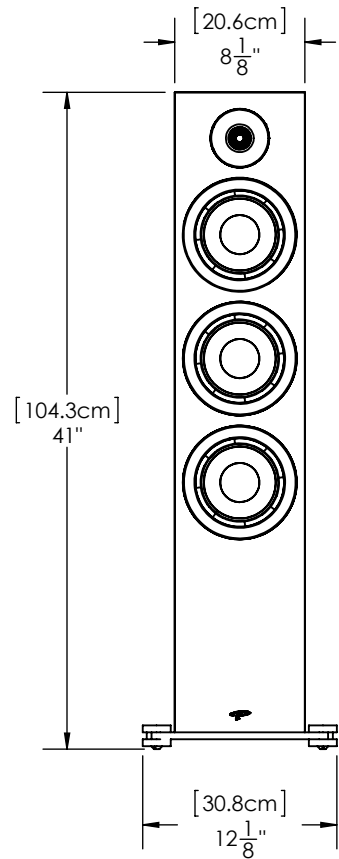

TOP VIEW

**TOP VIEW
(with grille)**

FRONT VIEW

SIDE VIEW

BACK VIEW

OVERALL: **H** 41" [104.3cm] X **W** 12-1/8" [30.8cm] X **D** 14-3/4" [37.6cm]

PRESTIGE 85

PARADIGM ELECTRONICS INC.