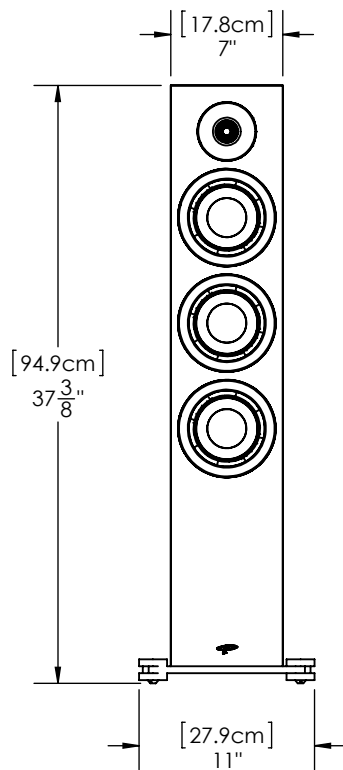

TOP VIEW

**TOP VIEW
(with grille)**

FRONT VIEW

SIDE VIEW

BACK VIEW

OVERALL: **H** 37-3/8" [94.9cm] X **W** 11.0" [27.9cm] X **D** 12" [30.6cm]

PRESTIGE 75

PARADIGM ELECTRONICS INC.