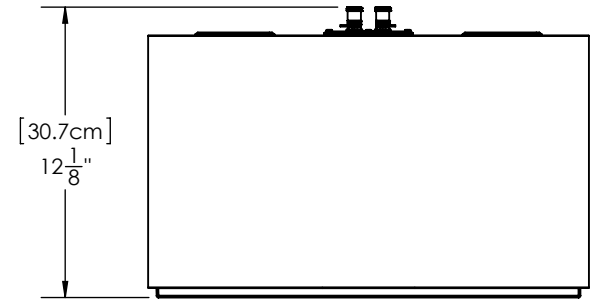

TOP VIEW

**TOP VIEW
(with grille)**

FRONT VIEW

SIDE VIEW

BACK VIEW

OVERALL: **H** 7-3/4" [19.7cm] X **W** 18-3/8" [46.7cm] X **D** 12-1/8" [30.7cm]

PRESTIGE 45

PARADIGM ELECTRONICS INC.