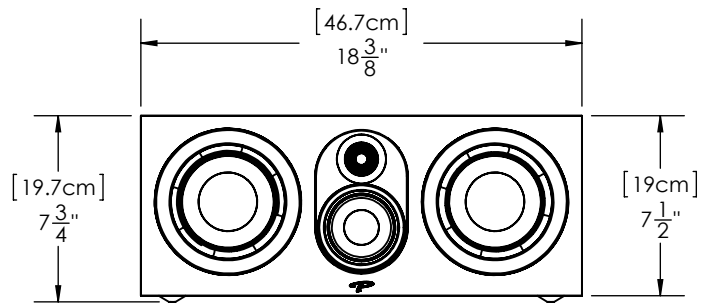

TOP VIEW

**TOP VIEW
(with grille)**

FRONT VIEW

SIDE VIEW

BACK VIEW

OVERALL: **H** 7-3/4" [19.7cm] X **W** 18-3/8" [46.7cm] X **D** 12-1/8" [30.7cm]

PRESTIGE 45

PARADIGM ELECTRONICS INC.