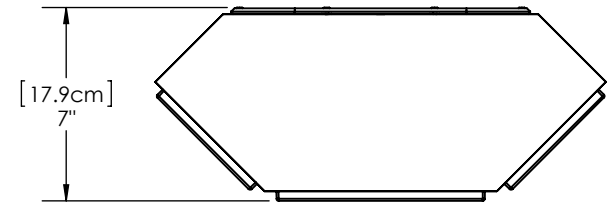

TOP VIEW

**TOP VIEW
(with grille)**

FRONT VIEW

SIDE VIEW

BACK VIEW

OVERALL: **H** 8-7/8" [22.5cm] X **W** 16-3/8" [41.7cm] X **D** 7.0" [17.9cm]

PRESTIGE 25

PARADIGM ELECTRONICS INC.