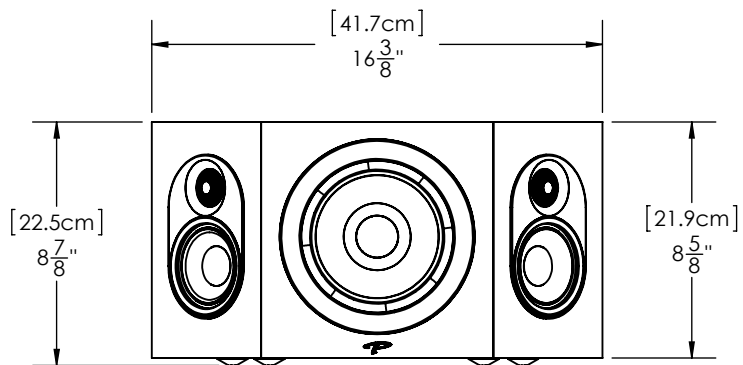

TOP VIEW

**TOP VIEW
(with grille)**

FRONT VIEW

SIDE VIEW

BACK VIEW

OVERALL: **H** 8-7/8" [22.5cm] X **W** 16-3/8" [41.7cm] X **D** 7.0" [17.9cm]

PRESTIGE 25

PARADIGM ELECTRONICS INC.