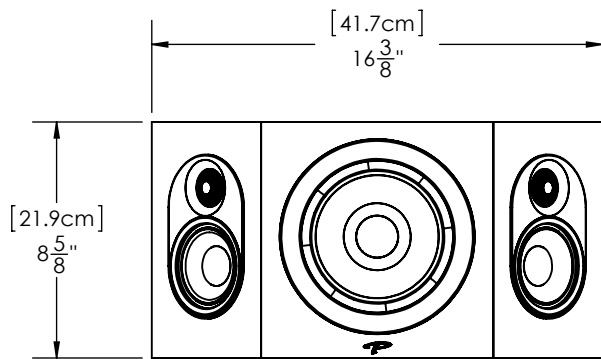

TOP VIEW

**TOP VIEW
(with grille)**

FRONT VIEW

SIDE VIEW

BACK VIEW

OVERALL: **H** 8-5/8" [21.9cm] X **W** 16-3/8" [41.7cm] X **D** 7.0" [17.9cm]

PRESTIGE 25

PARADIGM ELECTRONICS INC.