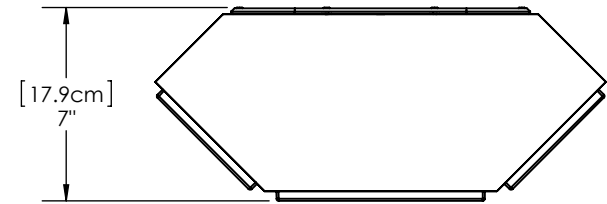

TOP VIEW

**TOP VIEW
(with grille)**

FRONT VIEW

SIDE VIEW

BACK VIEW

OVERALL: **H** 8-5/8" [21.9cm] X **W** 16-3/8" [41.7cm] X **D** 7.0" [17.9cm]

PRESTIGE 25

PARADIGM ELECTRONICS INC.