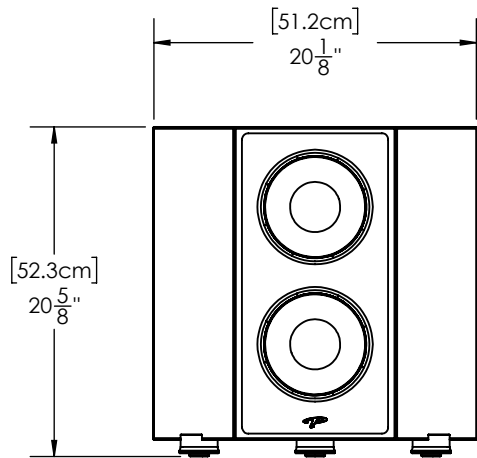

TOP VIEW

FRONT VIEW

SIDE VIEW

BACK VIEW

OVERALL: H 20-5/8"[52.3cm] X W 20-1/8"[51.2cm] X D 18-7/8"[48.0cm]

**PERSONA SUB**

PARADIGM ELECTRONICS INC.