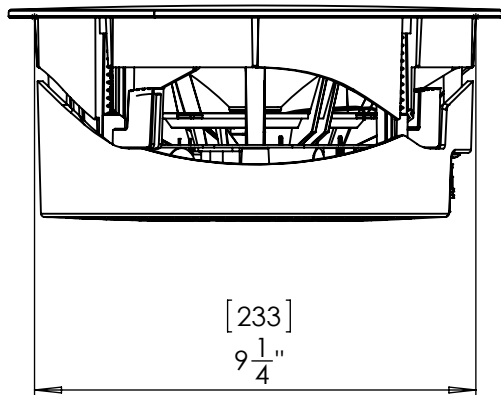

CUTOUT SIZE: 7-3/4" [197mm]

CI PRO P65-RX
PARADIGM ELECTRONICS INC.

CUTOUT SIZE: 9-3/16" [234mm]

CI PRO P80-RX
PARADIGM ELECTRONICS INC.