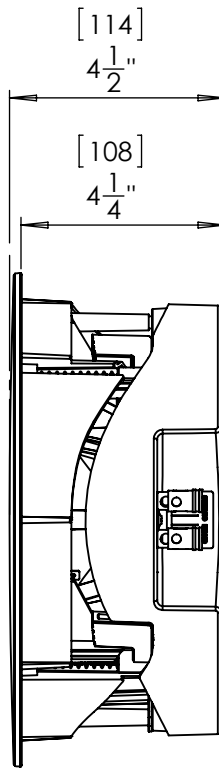

CUTOUT SIZE: 7-3/4" [197mm]

CI PRO P65-RX
PARADIGM ELECTRONICS INC.

CUTOUT SIZE: 9-3/16" [234mm]

CI PRO P80-RX
PARADIGM ELECTRONICS INC.