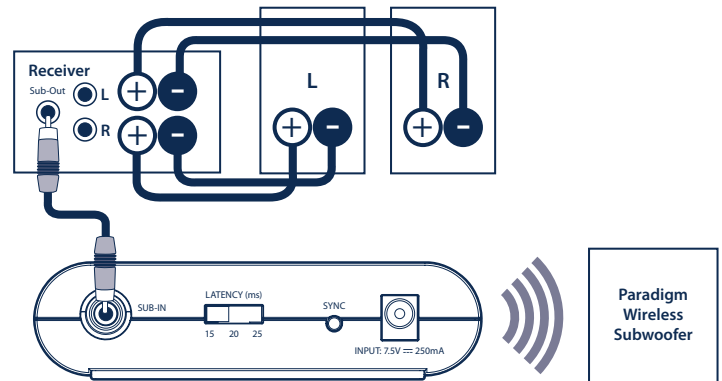

In a typical listening room, the PT-1 transmitter has a maximum range of 50' (15 m). Obstructions such as walls, large pieces of furniture, room dividers, etc. may reduce this range.

PT-1 Feature Set

- Selectable 3-position latency switch (see below)
- Fast, auto-reconnect upon power outage
- For use with up to 4 Paradigm or Paradigm Reference subwoofers
- Black finish

Latency Switch

The back-panel latency switch adjusts the delay between the PT-1's audio signal input and the subwoofer receiver's RF output, optimizing the integrity of the wireless transmission and minimizing distortion.

Compatible with:
Monitor SUB 8, Monitor SUB 10, Monitor SUB 12 and the MilleniaOne Sub.
 Not for use with any other brand of subwoofer.

Wireless Range
50'
 or 15 Meters

FMV PRICE
\$99

ALSO AVAILABLE:
 Paradigm PT-2
 Wireless Transmitter with
 Line-Level Inputs